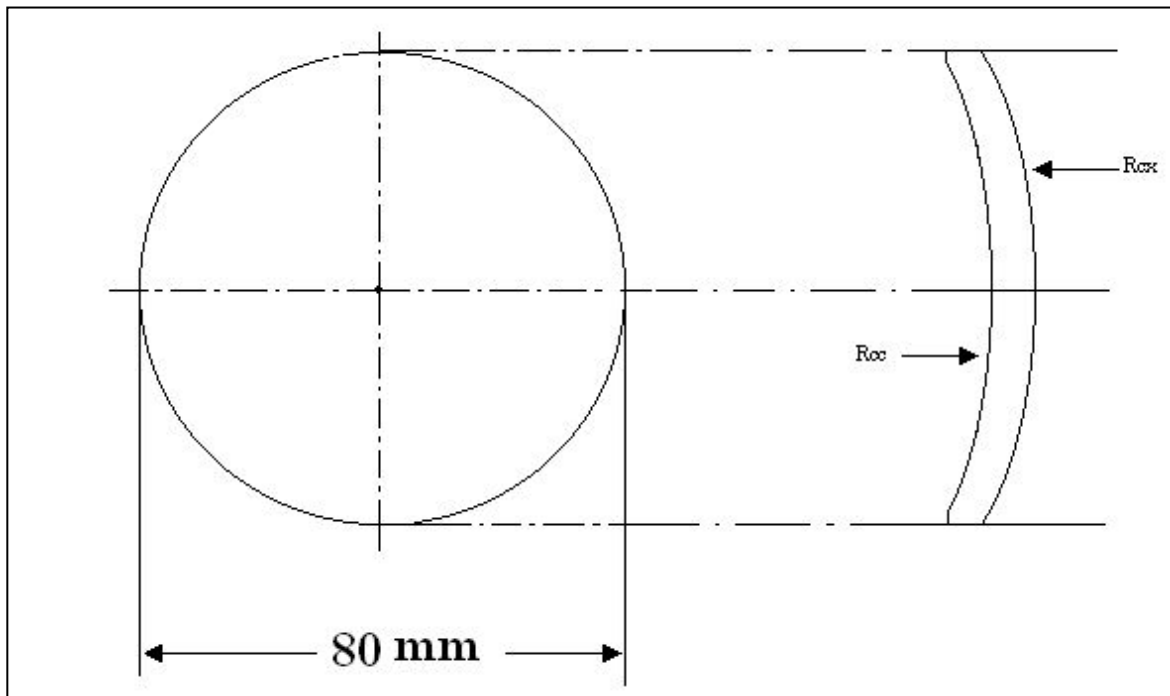

BASE (dpt)	True curve (dpt)	Convex Radius (mm)	Rcc (dpt)	CT (mm)	ET (mm)
2.25	1.97	252.60	-2.25	12.50	12.50
4.25	4.06	122.60	-4.25	13.00	13.00
5.25	4.98	100.00	-6.25	7.50	9.00
6.25	5.85	85.08	-6.25	8.50	8.50
8.25	7.75	64.29	-7.25	10.50	7.80

CT – CENTRE THICKNESS
 ET – EDGE THICKNESS

*** CONVEX DIOPTR TOLERANCE IS +/- 0.06

Prepared by	Approved by	Page 1 of 1
SURAJ AROLKAR	YESHWANT LAWANDE	